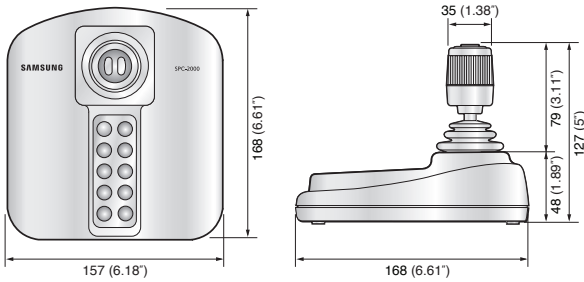

NEW

SPC-2000

Network Controller Joystick

Features

- Superior system compatibility
- 3D joystick control
- Quick and easy installation

Technical Specifications

	SPC-2000
PTZ Control	Joystick (3-axis twist zoom)
Compatible Software	SVM-S1
OS	Window Vista, XP
Interface	USB 2.0, DirectX
Voltage	5V DC, 32mA (USB)
Operating Temperature	-25°C ~ +70°C (-13°F ~ +158°F)
Operating Humidity	10% ~ 70%
Dimensions (WxHxD)	157 x 127 x 166mm (6.18" x 5" x 6.61")
Weight	440g (0.97 lb)

Dimensions

Unit : mm (inch)

System Configuration